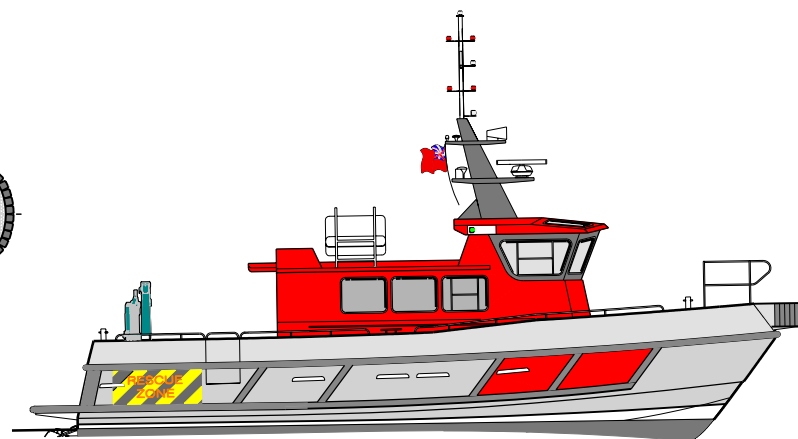

ISSUE	DATE	MODIFICATIONS	ISSUE	DATE	MODIFICATIONS
1	23.8.07				

SOUTH BOATS SPECIAL PROJECTS LTD
MEDINA SHIPYARD
COWES
ISLE OF WIGHT

+44 1983 280030

www.southboats.co.uk

DRAWN BY

ARMU

DIMENSIONS IN

MM

TITLE

45' CATAMARAN
GENERAL ARRANGEMENT

SCALE

1:35

DRAWING NUMBER

4111