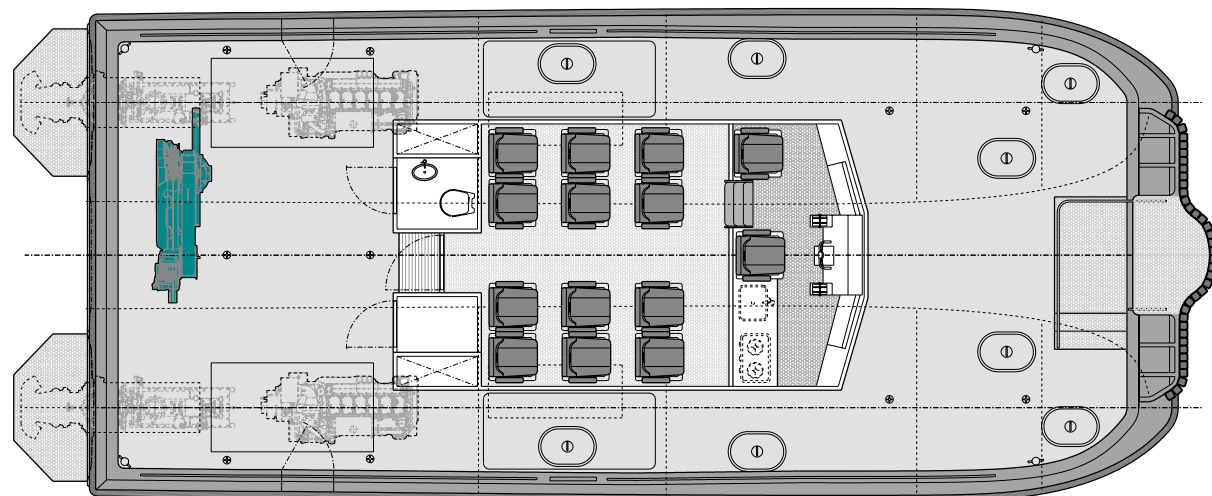

ISSUE	DATE	MODIFICATIONS	ISSUE	DATE	MODIFICATIONS
1	23.8.07				

SOUTH BOATS SPECIAL PROJECTS LTD
MEDINA SHIPYARD
COWES
ISLE OF WIGHT

+44 1983 280030

www.southboats.co.uk

DRAWN BY

ARMU

DIMENSIONS IN

MM

TITLE

45' CATAMARAN
GENERAL ARRANGEMENT

SCALE

1:35

DRAWING NUMBER

4111